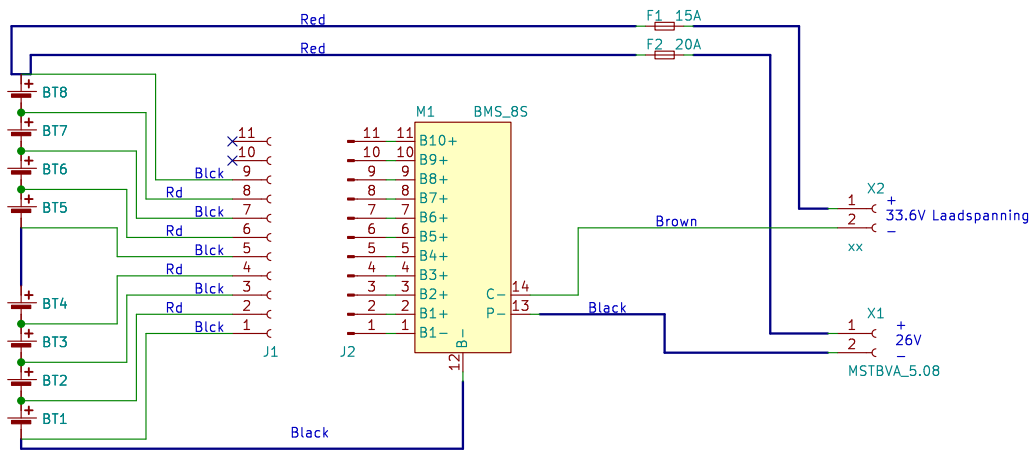

Accublock 25.6V
10Ah --> 256kWh

-  H1 MountingHole
-  H2 MountingHole
-  H3 MountingHole
-  H4 MountingHole

Principe schakeling

VDL RobotSports

Sheet: /

File: Battery_Pack_2x4.kicad_sch

Title: Battery Pack 25V 2x4cell